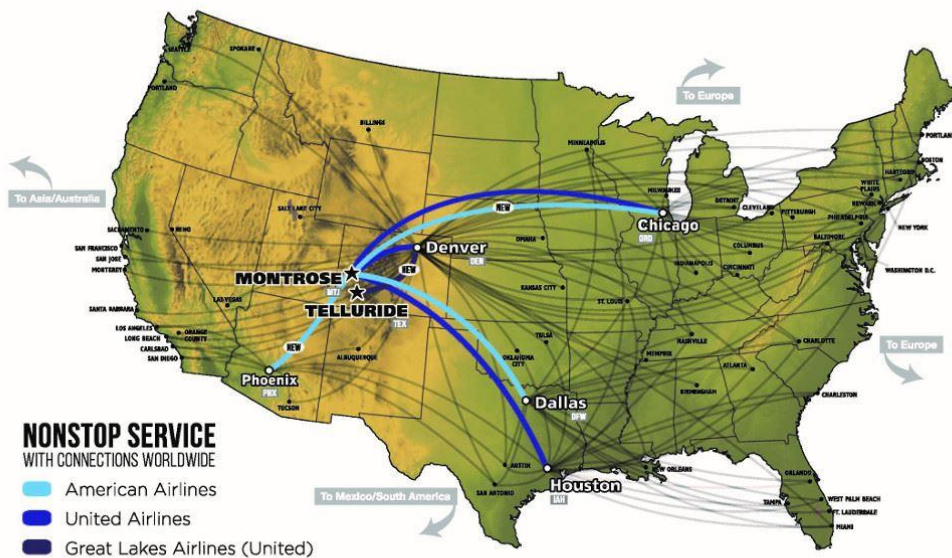

TELLURIDE/MONTROSE (MTJ & TEX) 2017 SUMMER FLIGHT PLAN

CITY - CARRIER	AIRPORT	FREQUENCY	DATES
CHICAGO			
American NEW!	ORD MTJ	Sat	June 3 – August 19
United	ORD MTJ	Daily	July 1 – September 5
DALLAS			
American	DFW MTJ	Daily	Year-Round
DENVER			
United	DEN MTJ	3-5x Daily	Year-Round
Great Lakes/United NEW!	DEN TEX	1-2x Daily	Year-Round
HOUSTON			
United	IAH MTJ	Daily	June 8 – September 5
PHOENIX			
American NEW!	PHX MTJ	Daily	June 2 – August 21